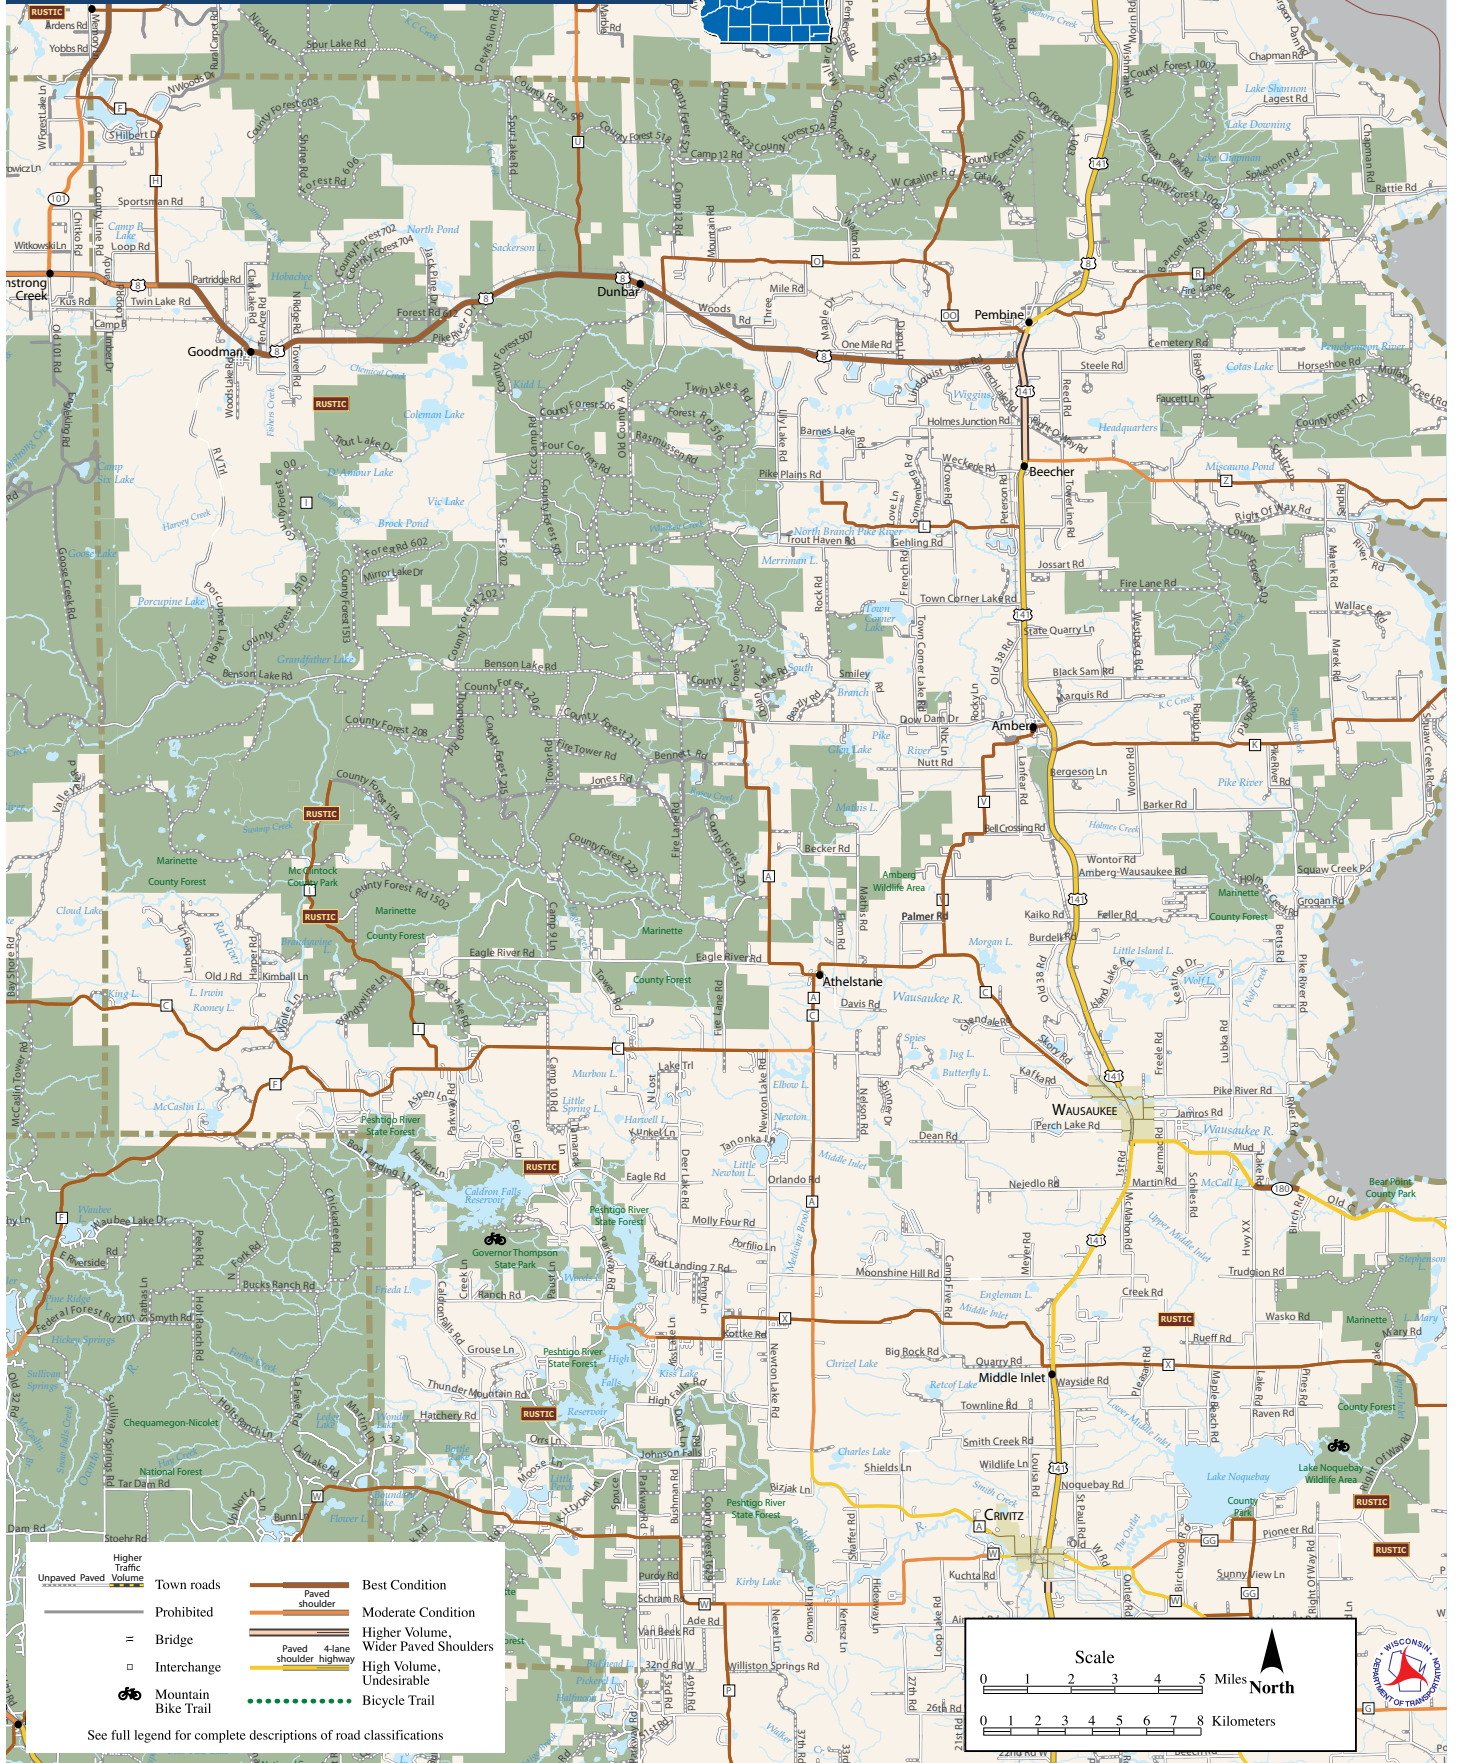

# Marinette County (North)

## Wisconsin Bicycle Map

Higher Traffic Volume  
 Unpaved Paved  
 Prohibited  
 Bridge  
 Interchange  
 Mountain Bike Trail

Town roads  
 Paved shoulder  
 Paved 4-lane shoulder highway  
 Best Condition  
 Moderate Condition  
 Higher Volume, Wider Paved Shoulders  
 High Volume, Undesirable  
 Bicycle Trail

See full legend for complete descriptions of road classifications